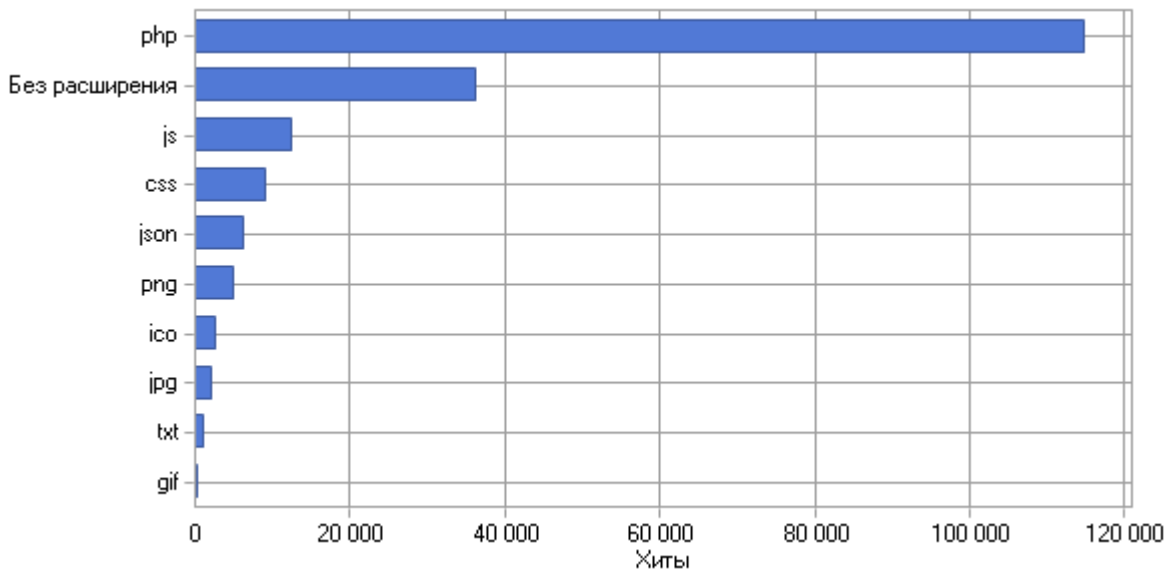

Наиболее запрашиваемые типы файлов

Наиболее запрашиваемые типы файлов

	Тип файлов	Хиты	Незавершенные запросы	Трафик (КБ)
1	php	114 682	1	894 978
2	Без расширения	36 141	0	4 447
3	js	12 336	0	380 646
4	css	8 983	0	18 059
5	json	6 277	3	119 901
6	png	4 798	0	34 738
7	ico	2 479	2	1 448
8	jpg	2 146	2	270 743
9	txt	1 135	0	347