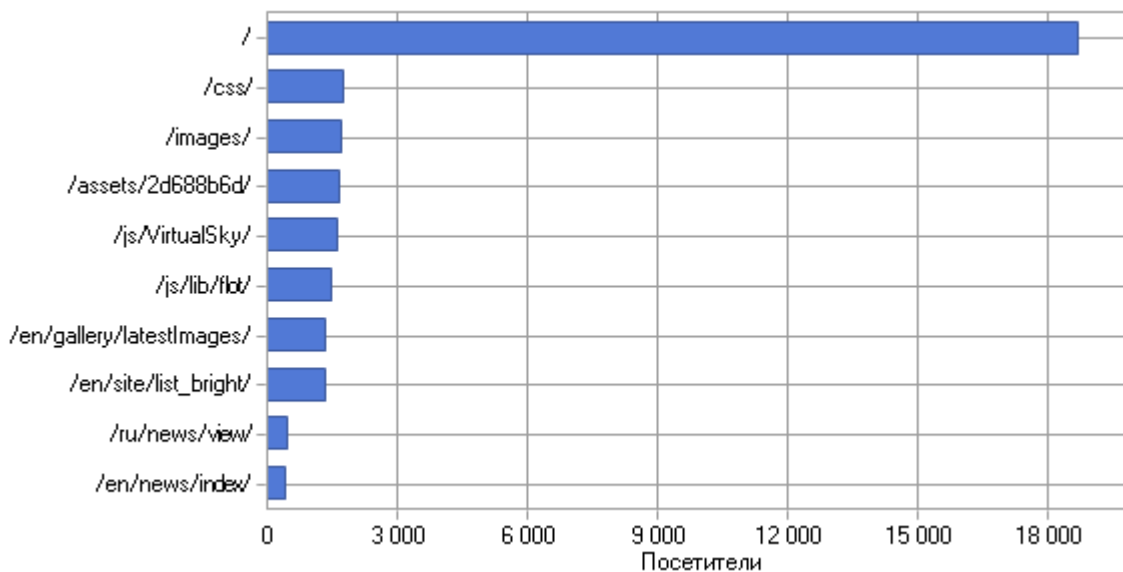

Наиболее запрашиваемые каталоги

Наиболее запрашиваемые каталоги

	Каталог	Хиты	Незавершенные запросы	Посетители	Трафик (КБ)
1	http://195.209.248.207/	25 879	2	18 710	350 687
2	http://195.209.248.207/css/	7 364	0	1 739	17 957
3	http://195.209.248.207/images/	5 615	2	1 689	194 232
4	http://195.209.248.207/assets/2d688b6d/	2 349	0	1 674	143 549
5	http://195.209.248.207/js/VirtualSky/	10 713	3	1 634	201 718
6	http://195.209.248.207/js/lib/flot/	2 489	0	1 490	132 198
7	http://195.209.248.207/en/gallery/latestImages/	1 841	0	1 334	1 138
8	http://195.209.248.207/en/site/list_bright/	1 784	0	1 330	2 018
9	http://195.209.248.207/ru/news/view/	809	0	449	12 400
10	http://195.209.248.207/en/news/index/	1 942	0	423	17 885
11	http://195.209.248.207/en/site/login/	13 248	0	411	48 081
12	http://195.209.248.207/upload/userfiles/images/	954	0	384	99 735
13	http://195.209.248.207/en/site/index/	471	0	383	5 001
14	http://195.209.248.207/en/site/registration/	731	0	379	13 233
15	http://195.209.248.207/en/observation/index/	1 956	0	365	13 380
16	http://195.209.248.207/en/site/contactadmin/	373	0	338	2 550
17	http://195.209.248.207/en/observation/listObserv/1486/	566	0	320	33 648
18	http://195.209.248.207/en/gallery/index/	325	0	285	2 698
19	http://195.209.248.207/assets/dd8205ee/	307	0	280	245
20	http://195.209.248.207/ru/site/contactadmin/	416	0	239	3 195
21	http://195.209.248.207/en/observation/orbit/1486/	245	0	229	2 220
22	http://195.209.248.207/css/style_for_plots/	421	0	211	465
23	http://195.209.248.207/assets/b8aa31db/js/	987	0	210	3 603
24	http://195.209.248.207/js/orbdia/datetime/	239	0	207	1 200
25	http://195.209.248.207/css/slider/	215	0	206	1 753
26	http://195.209.248.207/js/	644	0	206	2 958
27	http://195.209.248.207/assets/eb4abc49/gridview/	680	0	200	1 133
28	http://195.209.248.207/js/lib/	1 118	0	190	11 737
29	http://195.209.248.207/assets/eb4abc49/listview/	369	0	186	532