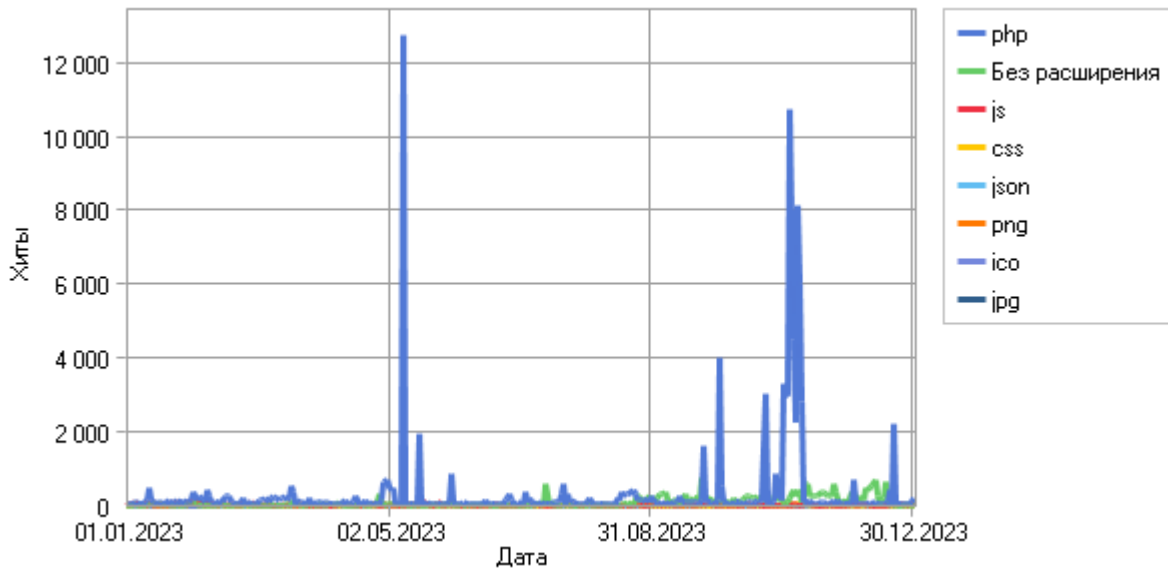

Типы файлов

Типы файлов по дням