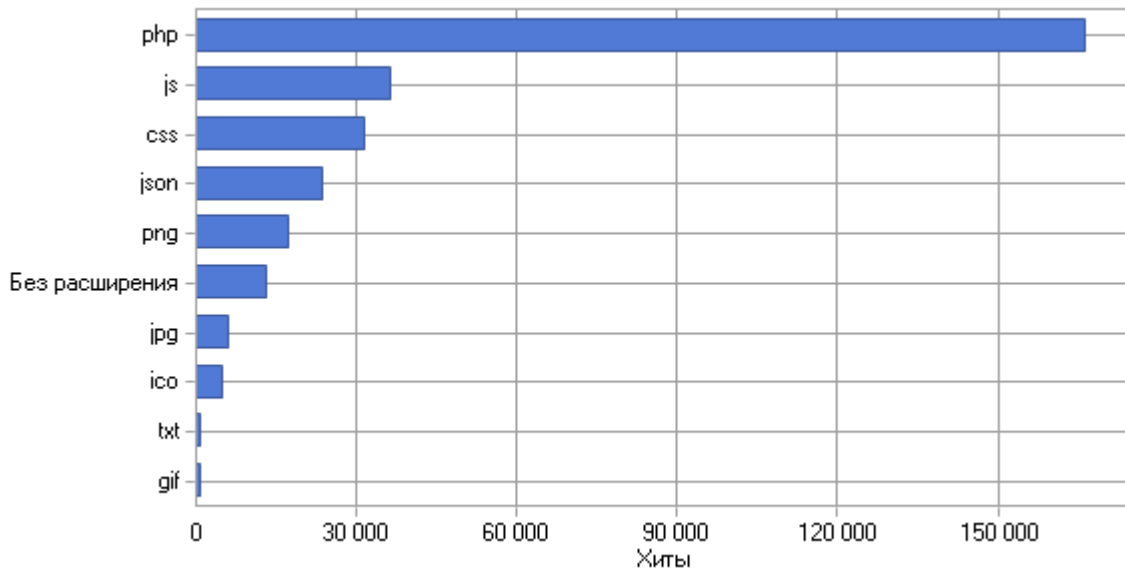

Наиболее запрашиваемые типы файлов

Наиболее запрашиваемые типы файлов

	Тип файлов	Хиты	Незавершенные запросы	Трафик (КБ)
1	php	166 401	0	1 069 424
2	js	36 449	0	1 138 162
3	css	31 442	0	62 225
4	json	23 774	8	451 552
5	png	17 067	0	41 718
6	Без расширения	13 095	0	1 611
7	jpg	6 034	8	814 947
8	ico	4 938	0	2 966
9	txt	732	0	248
10	gif	642	0	579
11	xml	121	0	101 003
12	html	19	0	9
13	pdf	4	0	33
14	207:80	2	0	32
15	com	1	0	16
	Всего	300 721	16	3 684 533