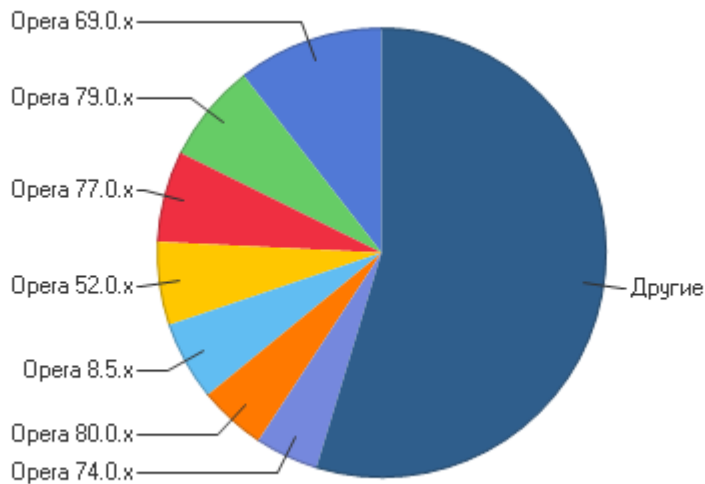

Версии Опера

Версии Опера

	Браузер	Хиты	Посетители	% от всех посетителей
1	Opera 69.0.x	172	37	10,54%
2	Opera 79.0.x	867	25	7,12%
3	Opera 77.0.x	523	23	6,55%
4	Opera 52.0.x	31	21	5,98%
5	Opera 8.5.x	64	20	5,70%
6	Opera 80.0.x	390	17	4,84%
7	Opera 74.0.x	454	16	4,56%
8	Opera 78.0.x	429	15	4,27%
9	Opera 84.0.x	68	15	4,27%
10	Opera 82.0.x	373	14	3,99%
11	Opera 81.0.x	339	14	3,99%
12	Opera 73.0.x	288	13	3,70%
13	Opera 9.2.x	64	10	2,85%
14	Opera 63.3.x	342	8	2,28%
15	Opera 36.0.x	182	8	2,28%
16	Opera 75.0.x	145	7	1,99%
17	Opera 76.0.x	149	7	1,99%
18	Opera 56.1.x	110	6	1,71%
19	Opera 64.2.x	103	6	1,71%
20	Opera 9.6.x	31	6	1,71%
21	Opera 9.1.x	14	5	1,42%
22	Opera 64.1.x	127	4	1,14%
23	Opera 11.0.x	56	4	1,14%
24	Opera 53.0.x	10	4	1,14%
25	Opera 55.0.x	4	4	1,14%
26	Opera 10.1.x	242	3	0,85%
27	Opera 10.0.x	14	3	0,85%
28	Opera 31.0.x	2	2	0,57%
29	Opera 65.2.x	74	2	0,57%
30	Opera 11.1.x	2	2	0,57%
31	Opera 12.1.x	61	2	0,57%
32	Opera 9.5.x	8	2	0,57%