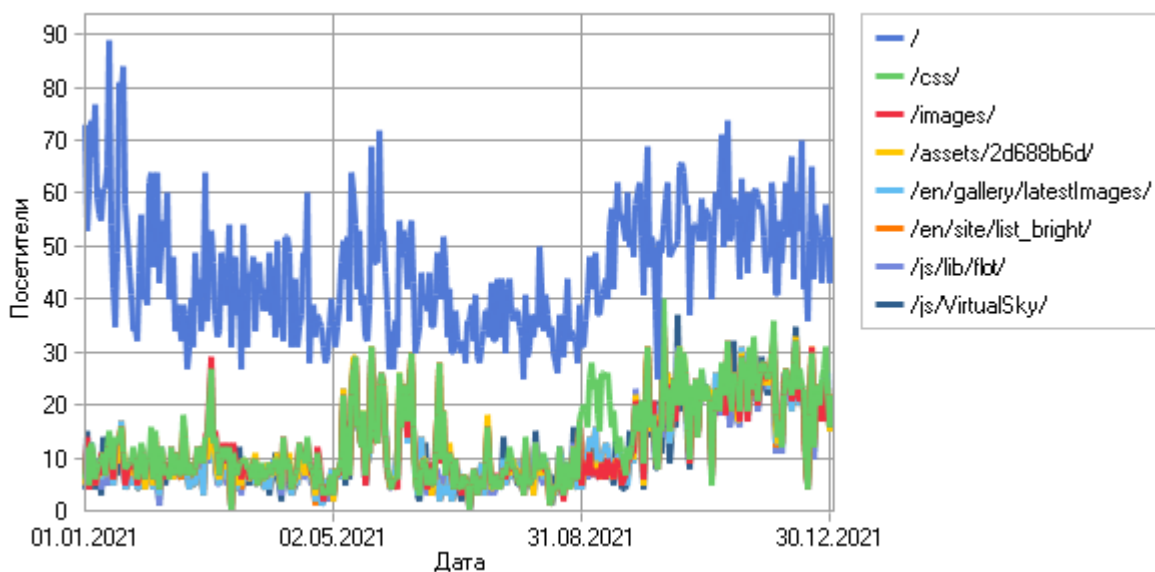

65	http://195.209.248.207/js/VirtualSky/jquery-1.10.0.min.js	7	0	7	637
66	http://195.209.248.207/js/lib/flot/jquery.flot.stack.js	5	0	5	11
67	http://195.209.248.207/js/Tool.js	4	0	4	5
68	http://195.209.248.207/js/Categories.js	4	0	4	2
69	http://195.209.248.207/assets/ddf33f19/jquery.smodal.js	2	0	2	3
70	http://195.209.248.207:80	2	0	2	32
71	http://195.209.248.207/assets/ddf33f19/jquery.coordinate_picker.js	2	0	2	1
72	http://195.209.248.207/assets/ddf33f19/styles/smodal/shadow.css	2	0	2	1
73	http://195.209.248.207/js/lib/flot/jquery.flot.selection.js	2	0	2	8
74	http://195.209.248.207/js/jquery_validation/dist/jquery.validate.js	1	0	1	11
75	http://195.209.248.207/js/orbdia/datetime/jquery.datetimepicker.js	1	0	1	15
76	http://195.209.248.207/js/mn.js	1	0	1	2
77	http://195.209.248.207/assets/ddf33f19/map.js	1	0	1	1
78	http://195.209.248.207/assets/ddf33f19/styles/map.css	1	0	1	1
79	http://195.209.248.207/assets/ddf33f19/jquery.input_hint.js	1	0	1	0
Всего		104 883	8	-	1 754 588

Каталоги

Обращение к каталогам по дням