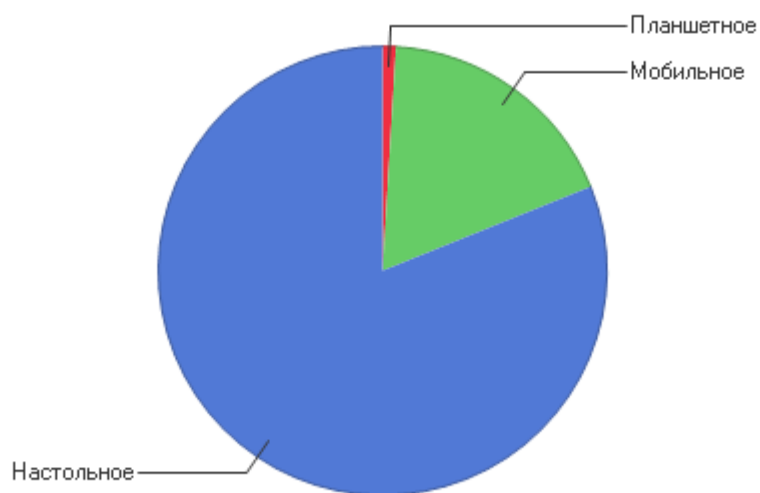

Типы устройств

Типы устройств

	Тип устройства	Хиты	Посетители	% от всех посетителей
1	Настольное	499 450	28 057	81,11%
2	Мобильное	33 563	6 206	17,94%
3	Планшетное	6 815	327	0,95%
	Всего	539 828	34 590	100,00%

Роботы