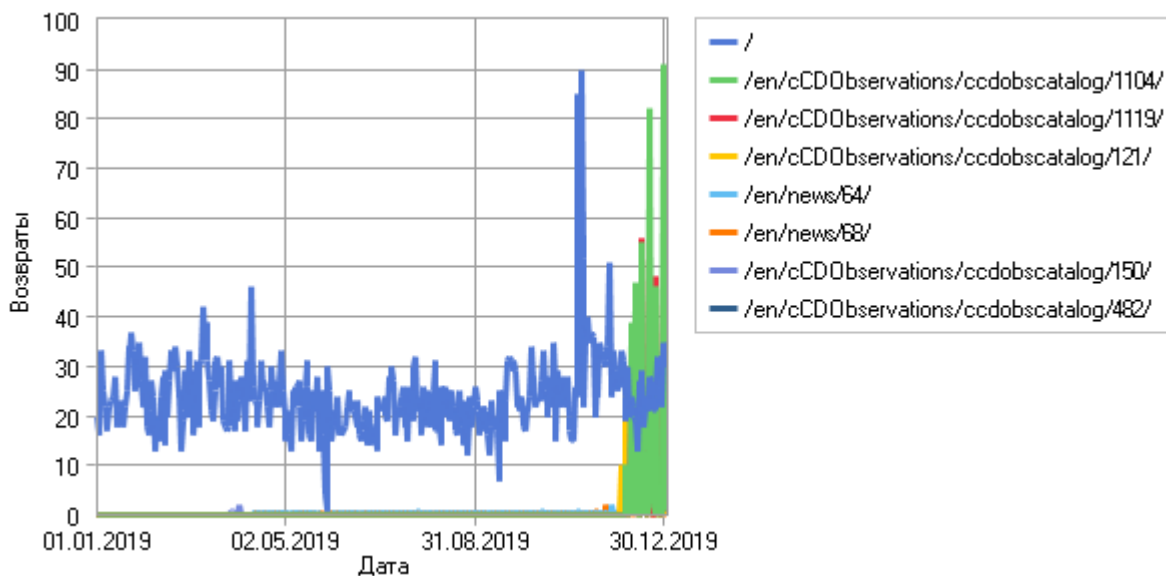

Страницы с возвратами

Страницы с возвратами

	Точка входа	Посети-тели	Возвраты	Процент возвратов
1	http://195.209.248.207/	13 393	8 748	65,32%
2	http://195.209.248.207/en/cCDObservations/ccdobscatalog/1104/	423	394	93,14%
3	http://195.209.248.207/en/cCDObservations/ccdobscatalog/1119/	296	269	90,88%
4	http://195.209.248.207/en/cCDObservations/ccdobscatalog/121/	201	191	95,02%
5	http://195.209.248.207/en/news/64/	102	95	93,14%
6	http://195.209.248.207/en/news/68/	97	89	91,75%
7	http://195.209.248.207/en/cCDObservations/ccdobscatalog/150/	104	82	78,85%
8	http://195.209.248.207/en/cCDObservations/ccdobscatalog/482/	93	78	83,87%
9	http://195.209.248.207/en/observation/listObserv/1080/	941	70	7,44%
10	http://195.209.248.207/en/news/17/	125	49	39,20%
11	http://www.123cha.com/	47	47	100,00%