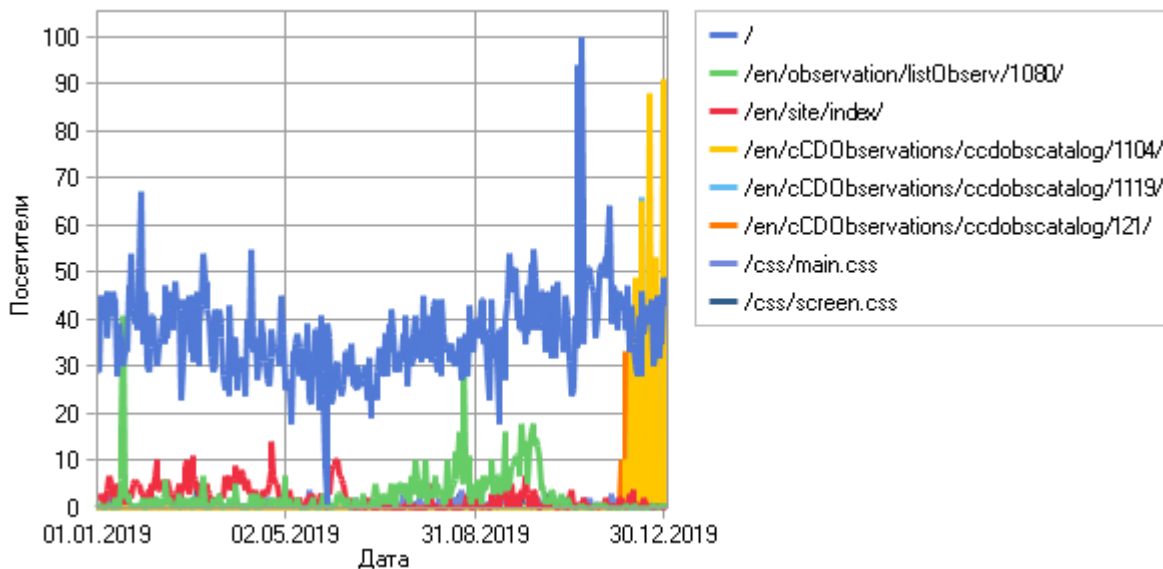

Популярные точки входа

Популярные точки входа

	Страница	Посетители
1	http://195.209.248.207/	13 393
2	http://195.209.248.207/en/observation/listObserv/1080/	941
3	http://195.209.248.207/en/site/index/	756
4	http://195.209.248.207/en/cCDObservations/ccdobscatalog/1104/	423
5	http://195.209.248.207/en/cCDObservations/ccdobscatalog/1119/	296
6	http://195.209.248.207/en/cCDObservations/ccdobscatalog/121/	201
7	http://195.209.248.207/css/main.css	165
8	http://195.209.248.207/css/screen.css	134
9	http://195.209.248.207/css/form.css	128
10	http://195.209.248.207/en/news/17/	125
11	http://195.209.248.207/ru/usersDetail/observations/233/	104
12	http://195.209.248.207/en/cCDObservations/ccdobscatalog/150/	104