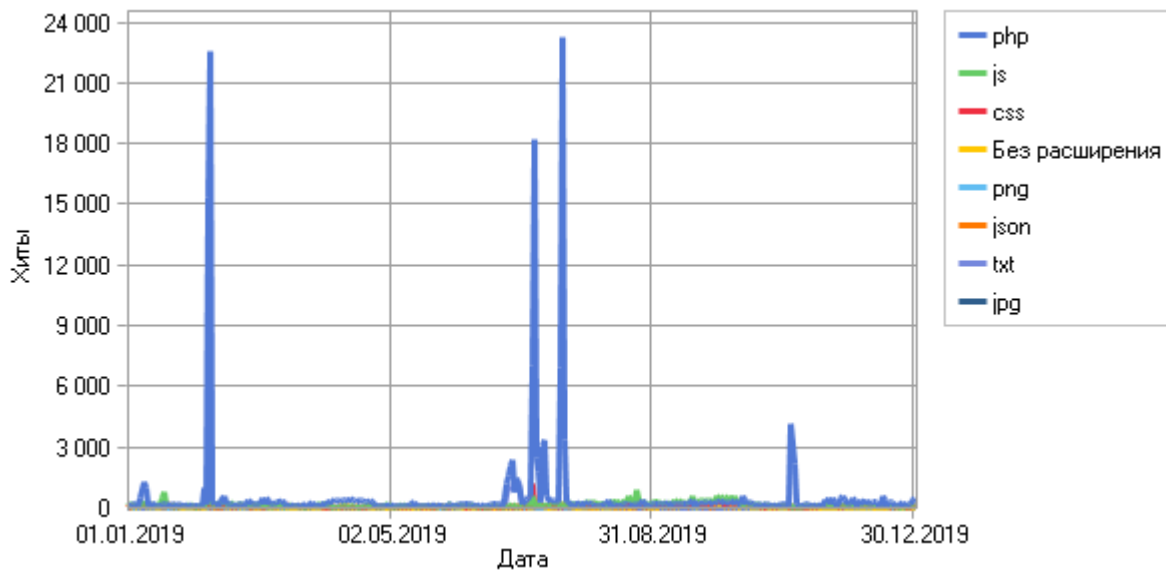

Наиболее запрашиваемые типы файлов

Наиболее запрашиваемые типы файлов

	Тип файлов	Хиты	Незавершенные запросы	Трафик (КБ)
1	php	200 205	2	957 409
2	js	58 449	0	1 171 162
3	css	36 686	0	82 881
4	Без расширения	19 197	0	2 362
5	png	15 936	2	85 884
6	json	15 117	2	285 222
7	txt	9 015	0	2 939
8	jpg	6 049	14	818 173
9	ico	4 063	4	2 384
10	gif	2 032	0	2 713
11	xml	40	0	35 272
12	html	22	0	13