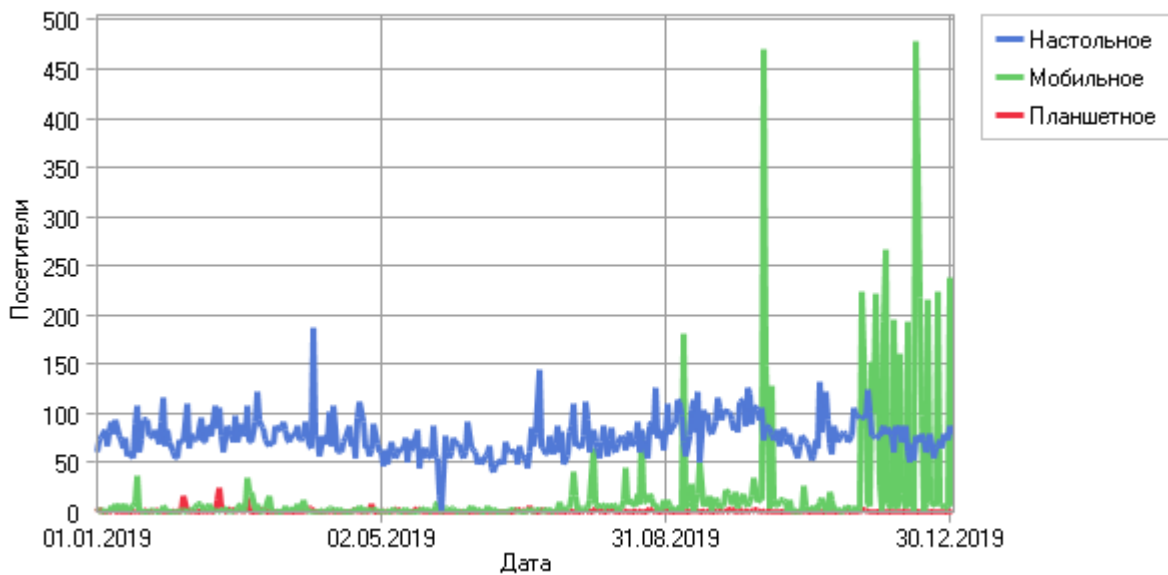

Типы устройств

Типы устройств

	Тип устройства	Хиты	Посетители	% от всех посетителей
1	Настольное	499 450	28 057	81,11%
2	Мобильное	33 563	6 206	17,94%
3	Планшетное	6 815	327	0,95%
	Всего	539 828	34 590	100,00%

Роботы